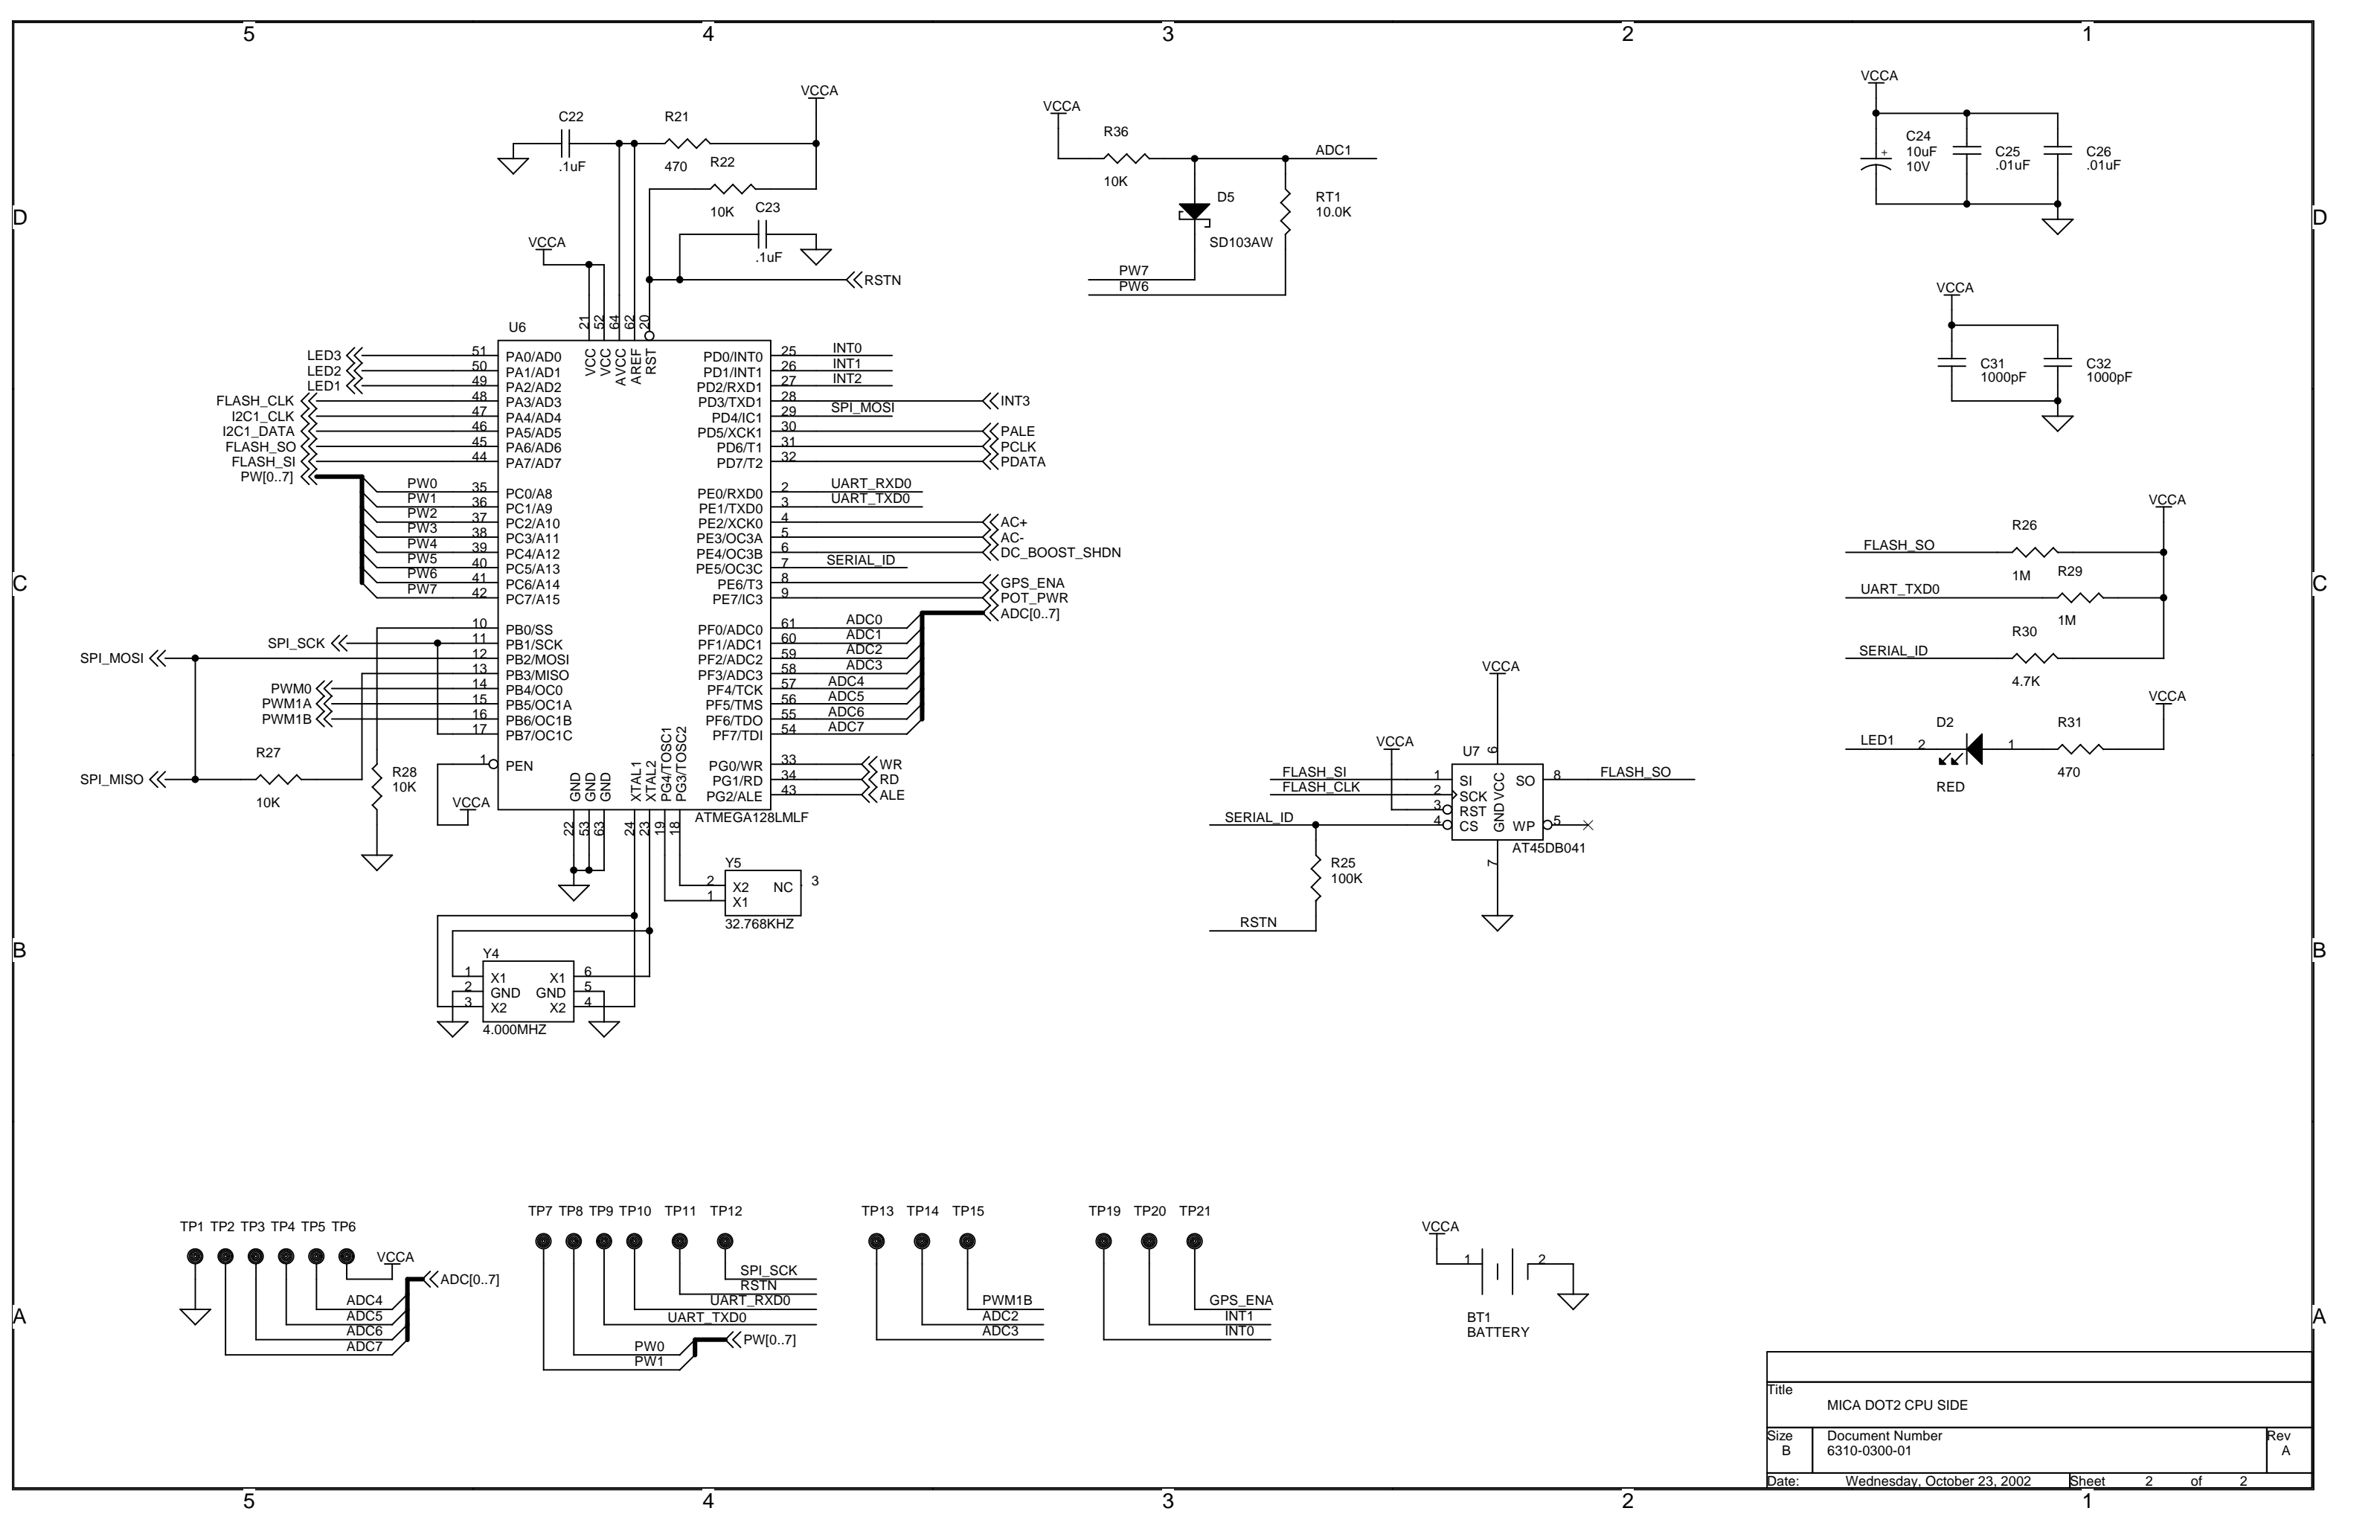

Title		
MICA DOT2 RADIO SIDE		
Size	Document Number	Rev
B	6310-0300-01	A
Date:	Wednesday, October 23, 2002	Sheet 1 of 2

Title		
MICA DOT2 CPU SIDE		
Size	Document Number	Rev
B	6310-0300-01	A
Date:	Wednesday, October 23, 2002	Sheet 2 of 2